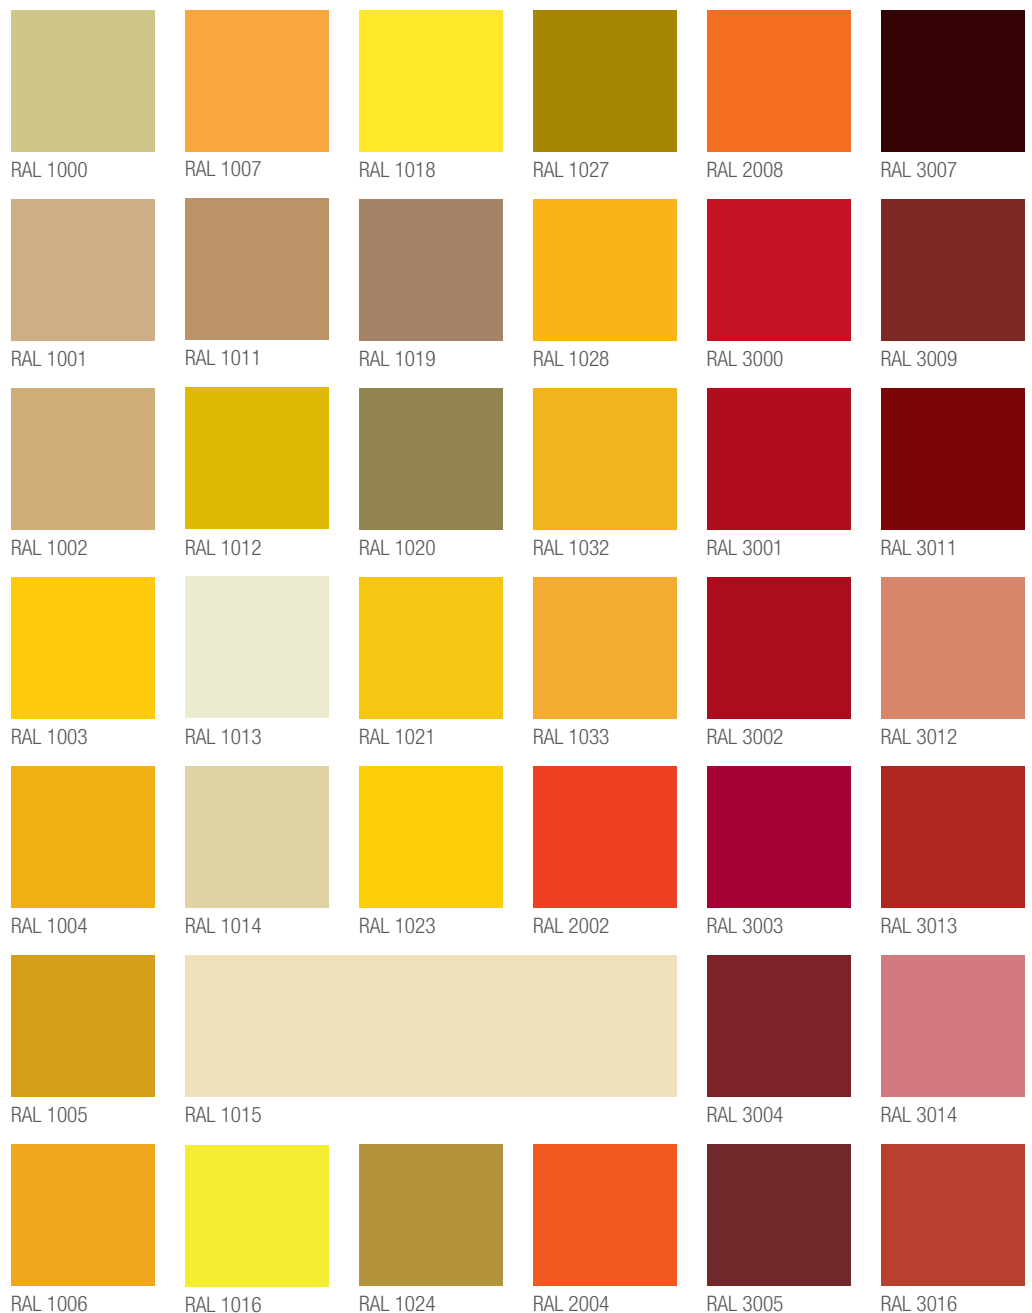

REHAU ACRYL II

COLOUR CHART

REHAU offers a full colour palette so that we are able to offer finishes that perfectly complement each unique commercial and domestic environment. With such a wide range of colours to hand, every product and finish you choose can be tailored to your design requirement.

Your guide to our full palette of Acryl II colours is below to make choosing the perfect finish to your REHAU solution even easier. Should you require any help with making your final choice, the sales team will always be delighted to assist you.

Please note: The large swatches represent a palette of the most popular colours requested and are shown as a guide only.